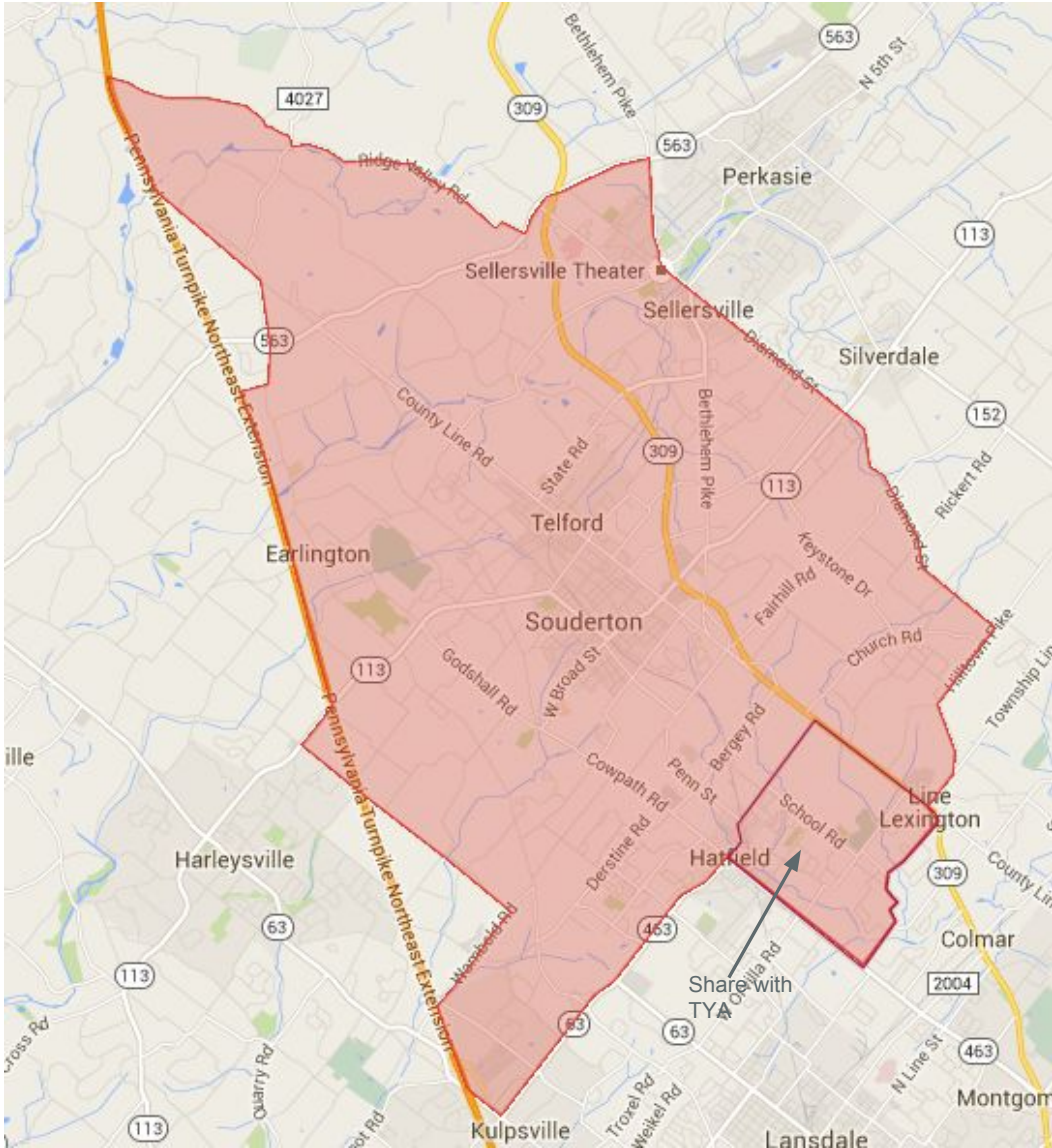

**2016 Cal
Ripken
Baseball
Boundaries**

Souderton/Harleysville

10/23/2015

Souderton Player Boundary

Harleysville Player Boundary

SASD Elementary Schools

Effective with the 2016 Baseball Season, if your residence is located in the Franconia Elementary School, West Broad Elementary School or EMC Elementary School Boundaries you must play Souderton Area Baseball League. If your residence is located in Salford Hills Elementary School, Oak Ridge Elementary School or Vernfield Elementary School you must play in Harleysville Baseball League.
Note: If your son and/or immediate sibling is already playing in the other league from 2015 or before, they will not be forced to change organizations.

Elementary Schools Boundaries Map (on 10/23/15)
Zoom/navigate using buttons along the left. Click and drag to move around the map.