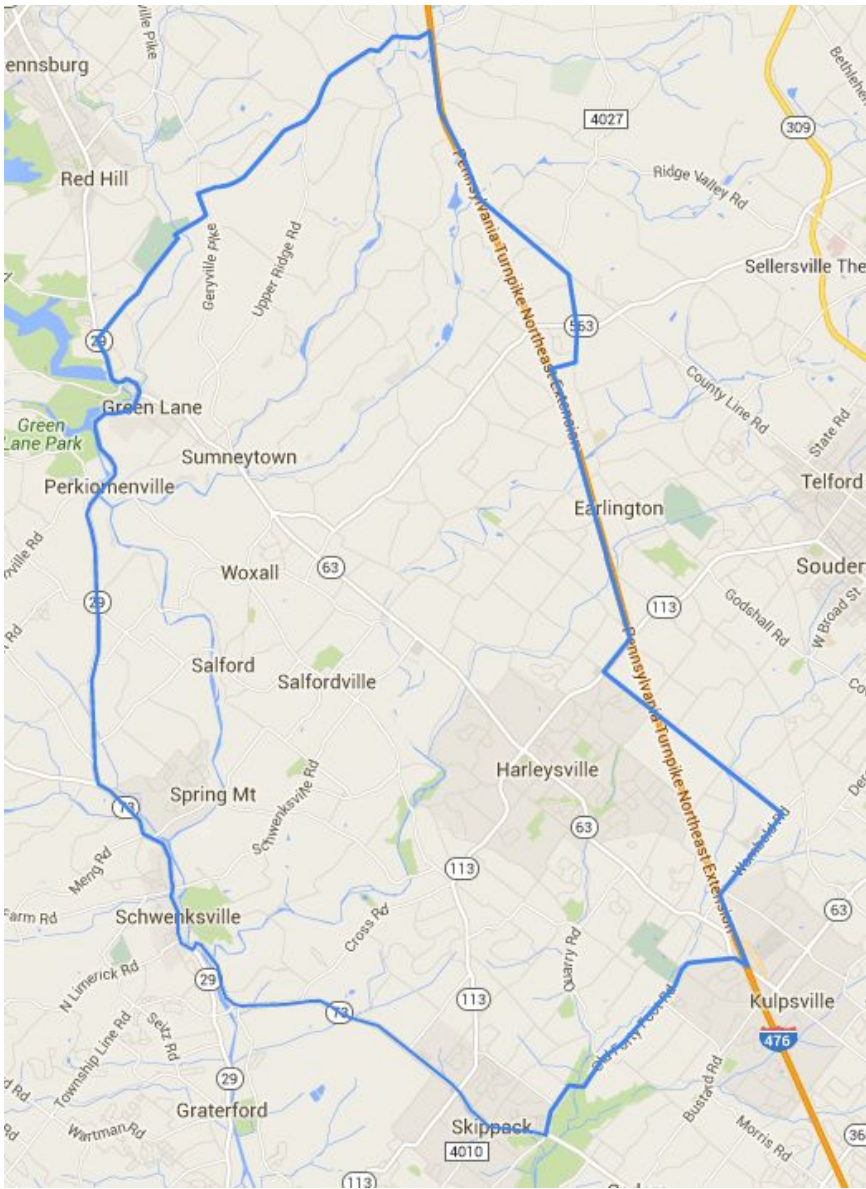

**2016 Cal
Ripken
Baseball
Boundaries**

Souderton/Harleysville

10/23/2015

Souderton Player Boundary

Harleysville Player Boundary

SASD Elementary Schools

Effective with the 2016 Baseball Season, if your residence is located in the Franconia Elementary School, West Broad Elementary School or EMC Elementary School Boundaries you must play Souderton Area Baseball League. If your residence is located in Salford Hills Elementary School, Oak Ridge Elementary School or Vernfield Elementary School you must play in Harleysville Baseball League.
Note: If your son and/or immediate sibling is already playing in the other league from 2015 or before, they will not be forced to change organizations.

Elementary Schools Boundaries Map (on 10/23/15)
Zoom/navigate using buttons along the left. Click and drag to move around the map.